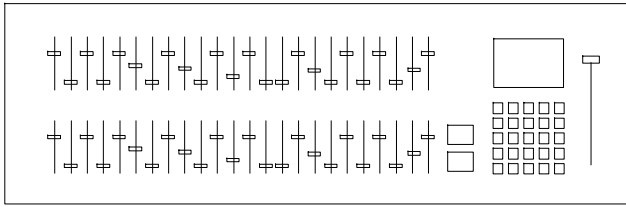

DMX Console

LUMINAIRE APPLICATION

ODE set for INPUT DMX

**WiFi Router
Ethernet switch**

Wireless Gateway

Cat 5

Cat 5

**DMX
controlled
fixtures
or dimmers**

**One or more ODEs
Distribution and Merging**

Note:
2 IP addresses automatic, additional available with plugins.
Merging is in HTP mode. (Blackout engaged at one location will not darken levels controlled by other location..)
A different style of merging (priority based) will soon be available as a plug in too.