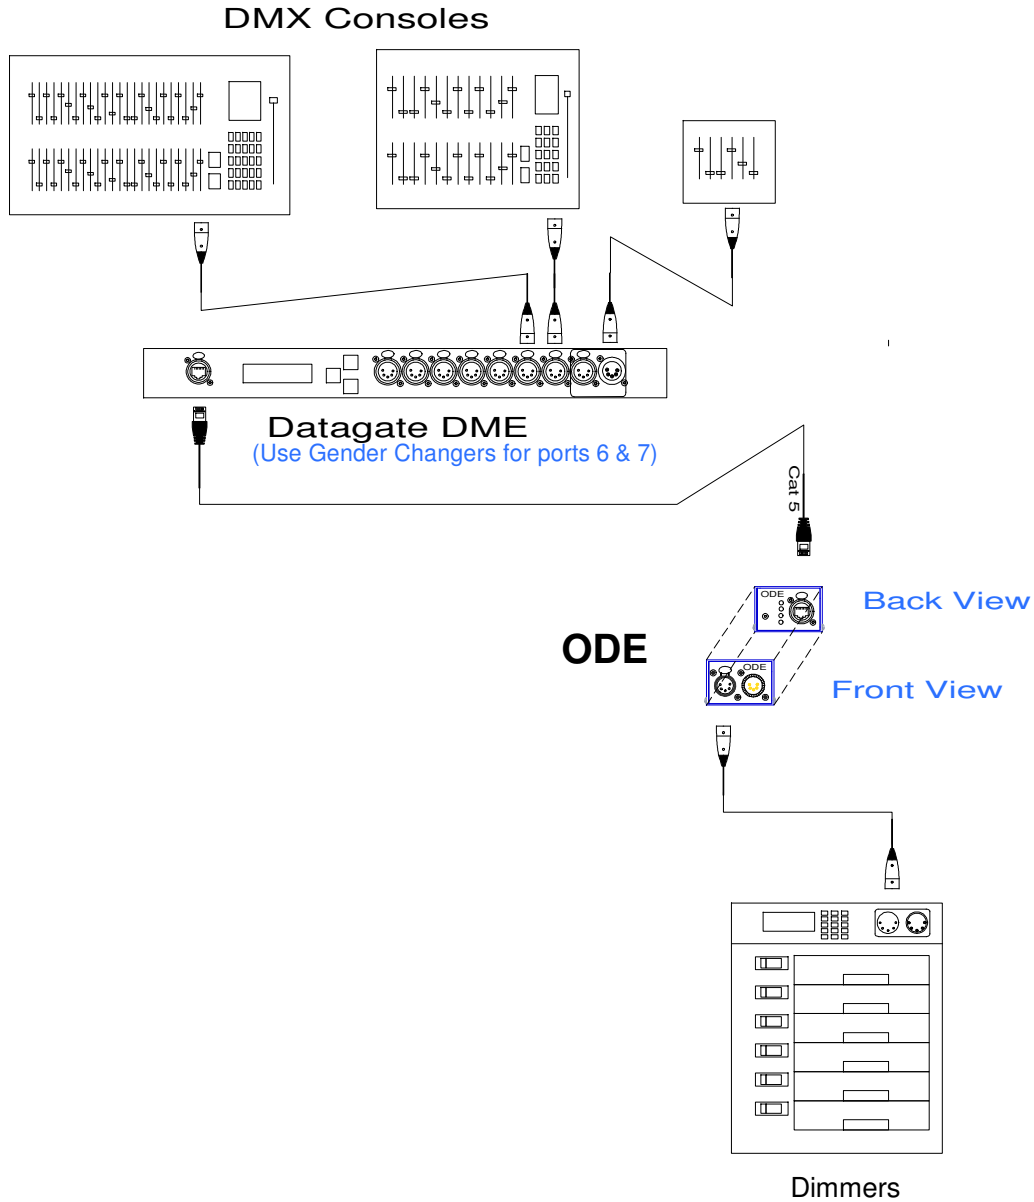

ODE used with Datagate DME for  
Cat5 runs of merged signals for 1 universe.

P.O. Box 282  
Kew, Vic 3101  
Australia  
+61 39 819 2433 Tel  
+61 39 819 2733 Fax

ENTTEC PTY LTD

ENTTEC USA  
SALES AND INFO  
337 Court Street  
Brooklyn, NY 11231  
888 454-5922 Voice/Fax

PLATE

70305-2

RISER DIAGRAM

DMX to Merger to ODE: 1 univ

SCALE: n/a

Some elements drawn out of scale for clarity

DRAWING DATE: 4/16/2007

DRAWN BY: J KUMIN