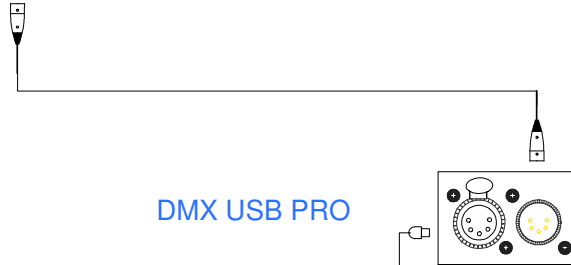

# DMX USB PRO used for Input with Media Server

Either a traditional DMX Console  
or a computer running Enttec  
LightFactory + choice of Enttec device  
to convert USB or Ethernet to DMX

DMX USB PRO

USB cable

PLATE

**70304-1**

**RISER DIAGRAM**

DMX USB PRO used for Input with Media Server

SCALE: n/a

Some elements drawn out of scale for clarity

DRAWING DATE: 4/8/2007

DRAWN BY: J KUMIN