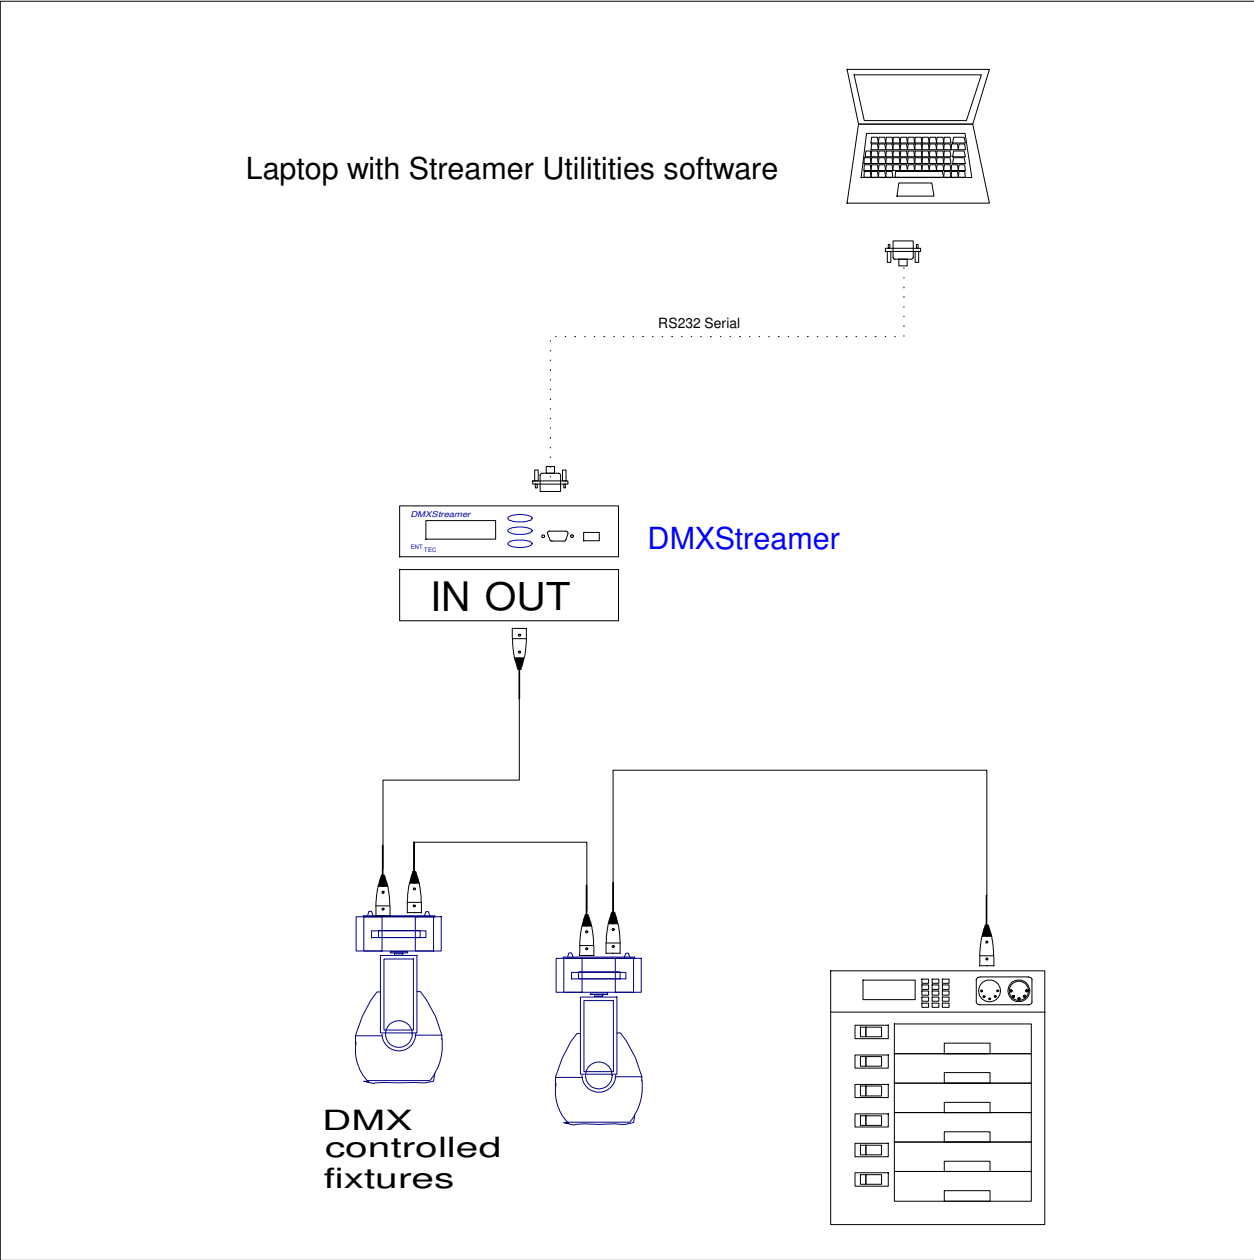

DMXStreamer with Streamer Utilities to configure or start and stop record/playback

P.O. Box 282
Kew, Vic 3101
Australia
+61 39 819 2433 Tel
+61 39 819 2733 Fax

ENTTEC PTY LTD

ENTTEC USA
SALES AND INFO
337 Court Street
Brooklyn, NY 11231
888 454-5922 Voice/Fax

PLATE

70015-1

RISER DIAGRAM
DMX Streamer controlled by Laptop

SCALE: n/a
Some elements drawn out of scale for clarity
DRAWING DATE: 4/2/2007

DRAWN BY: J KUMIN