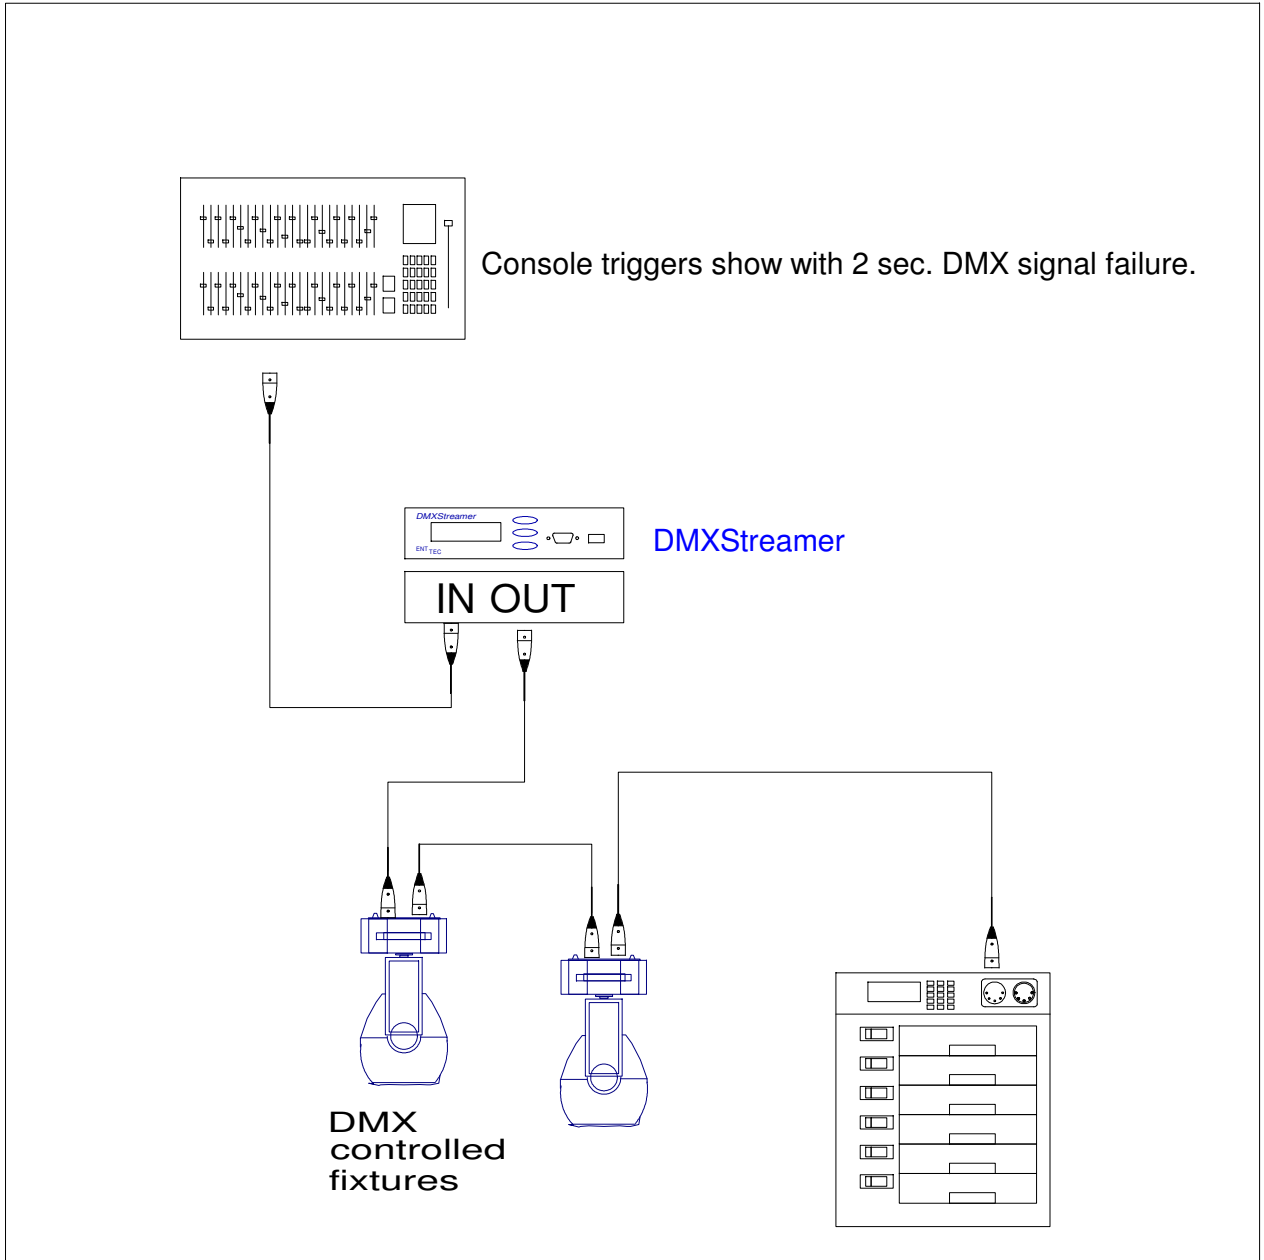

DMXStreamer in playback mode (c)

P.O. Box 282
Kew, Vic 3101
Australia
+61 39 819 2433 Tel
+61 39 819 2733 Fax

ENTTEC PTY LTD

ENTTEC USA
SALES AND INFO
337 Court Street
Brooklyn, NY 11231
888 454-5922 Voice/Fax

PLATE

70015-4

RISER DIAGRAM

DMX Streamer in AUTO BACKUP mode

SCALE: n/a
Some elements drawn out of scale for clarity
DRAWING DATE: 4/2/2007

DRAWN BY: J KUMIN