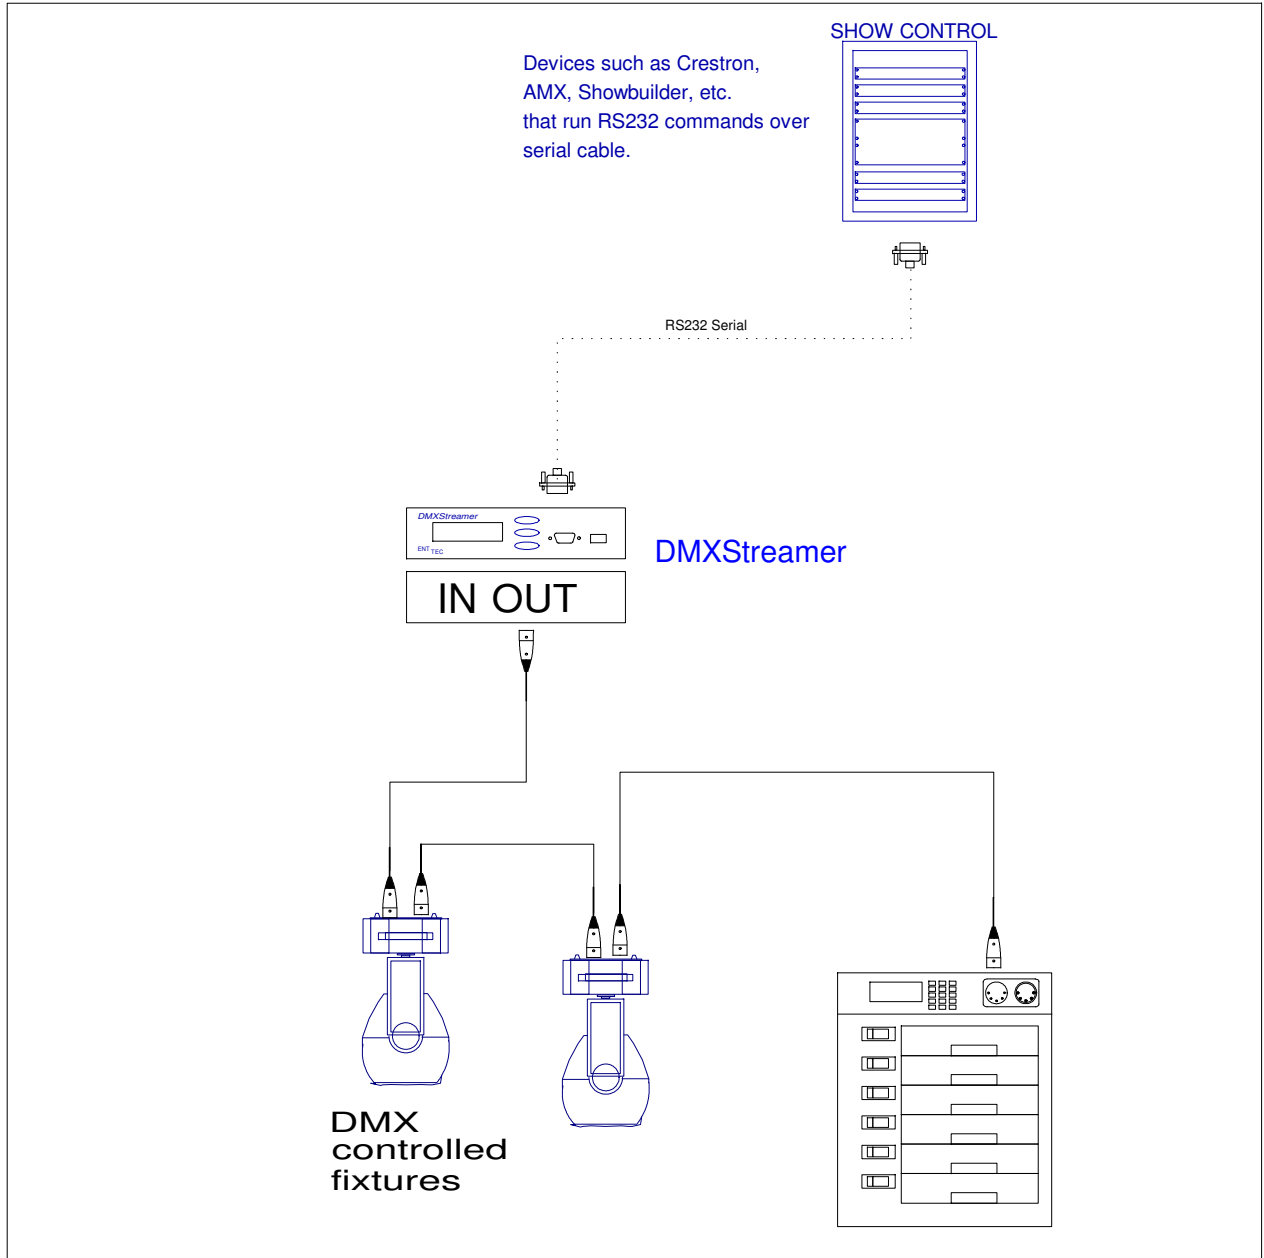

DMXStreamer in playback mode (b)

P.O. Box 282
Kew, Vic 3101
Australia
+61 39 819 2433 Tel
+61 39 819 2733 Fax

ENTTEC PTY LTD

ENTTEC USA
SALES AND INFO
337 Court Street
Brooklyn, NY 11231
888 454-5922 Voice/Fax

PLATE

70015-3

RISER DIAGRAM
DMX Streamer run from RS232 Device

SCALE: n/a
Some elements drawn out of scale for clarity
DRAWING DATE: 4/2/2007

DRAWN BY: J KUMIN