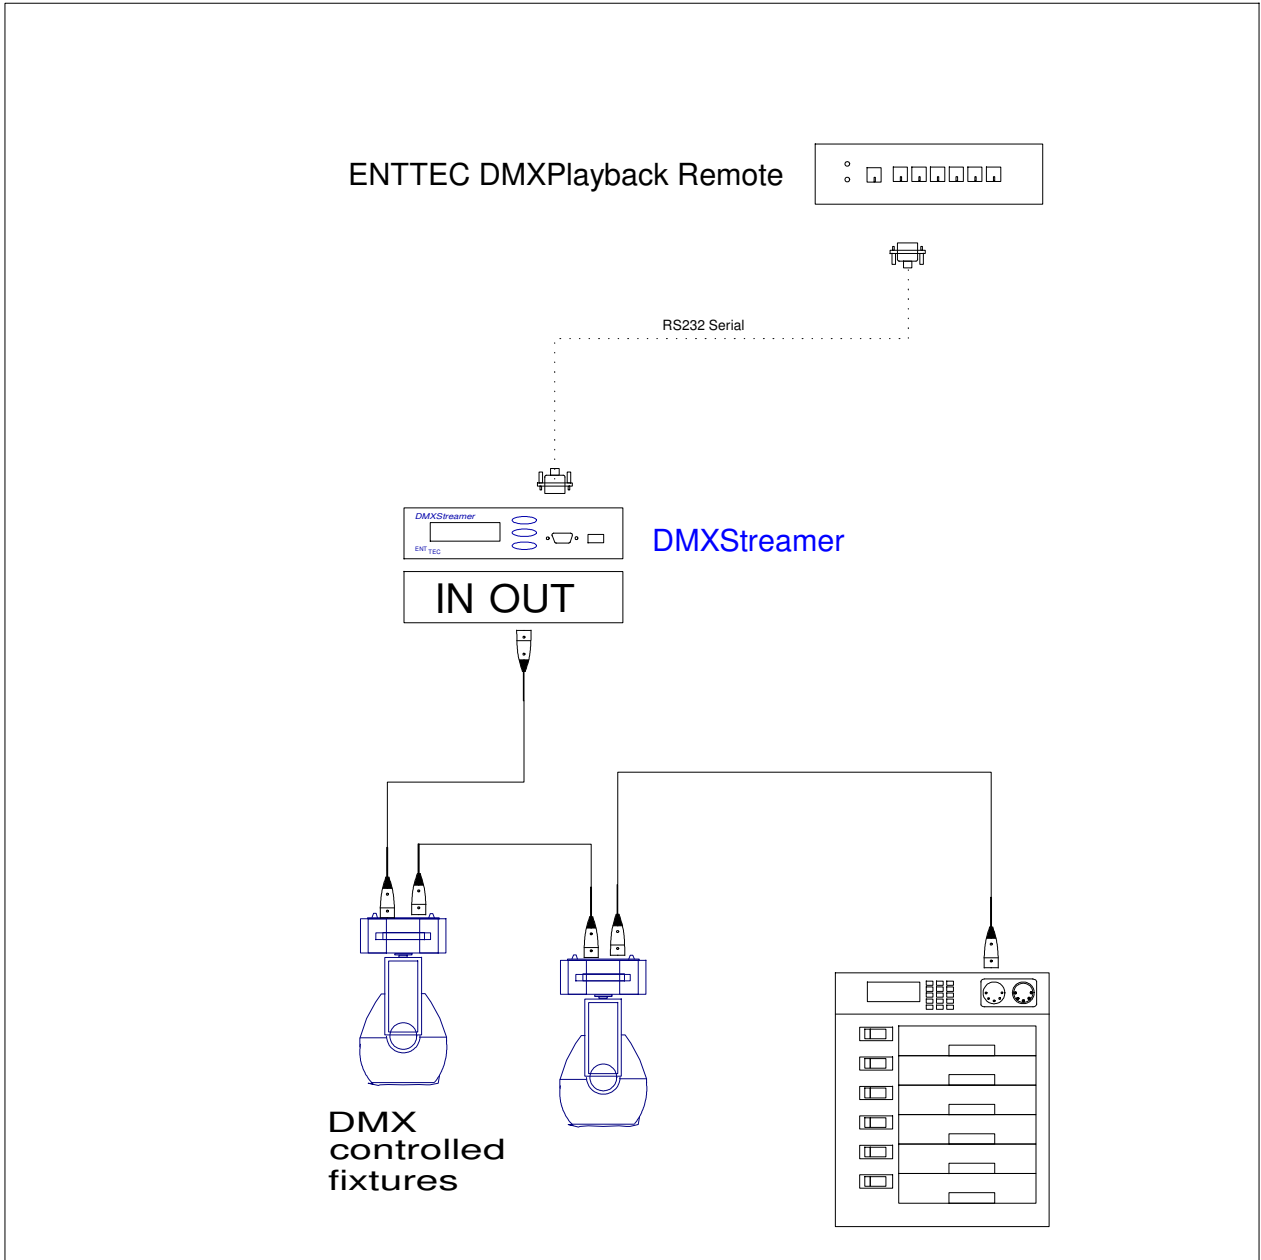

DMXStreamer in playback mode (a)

P.O. Box 282
Kew, Vic 3101
Australia
+61 39 819 2433 Tel
+61 39 819 2733 Fax

ENTTEC PTY LTD

ENTTEC USA
SALES AND INFO
337 Court Street
Brooklyn, NY 11231
888 454-5922 Voice/Fax

PLATE

70015-2

RISER DIAGRAM
DMX Streamer run from Remote

SCALE: n/a

Some elements drawn out of scale for clarity

DRAWING DATE: 4/2/2007

DRAWN BY: J KUMIN