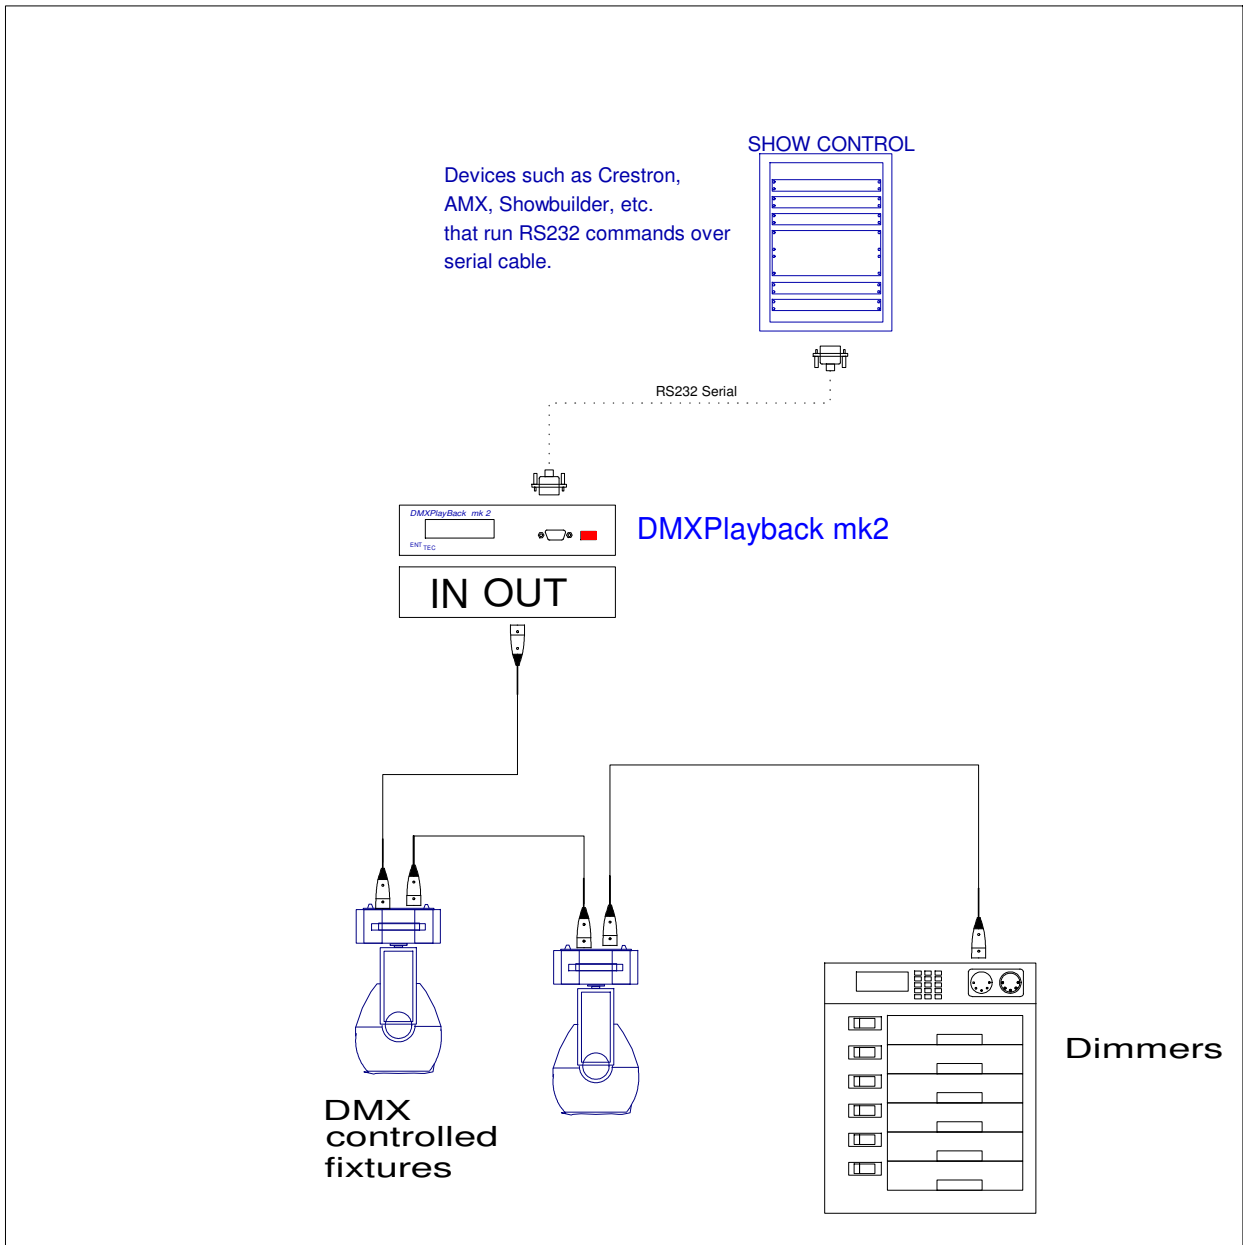

DMXPlayback Mk2 in playback mode (b)

P.O. Box 282
Kew, Vic 3101
Australia
+61 39 819 2433 Tel
+61 39 819 2733 Fax

ENTTEC PTY LTD

ENTTEC USA
SALES AND INFO
337 Court Street
Brooklyn, NY 11231
888 454-5922 Voice/Fax

PLATE

70014-3

RISER DIAGRAM
DMXPlayback Mk2 in playback mode (b)

SCALE: n/a
Some elements drawn out of scale for clarity
DRAWING DATE: 4/2/2007

DRAWN BY: J KUMIN