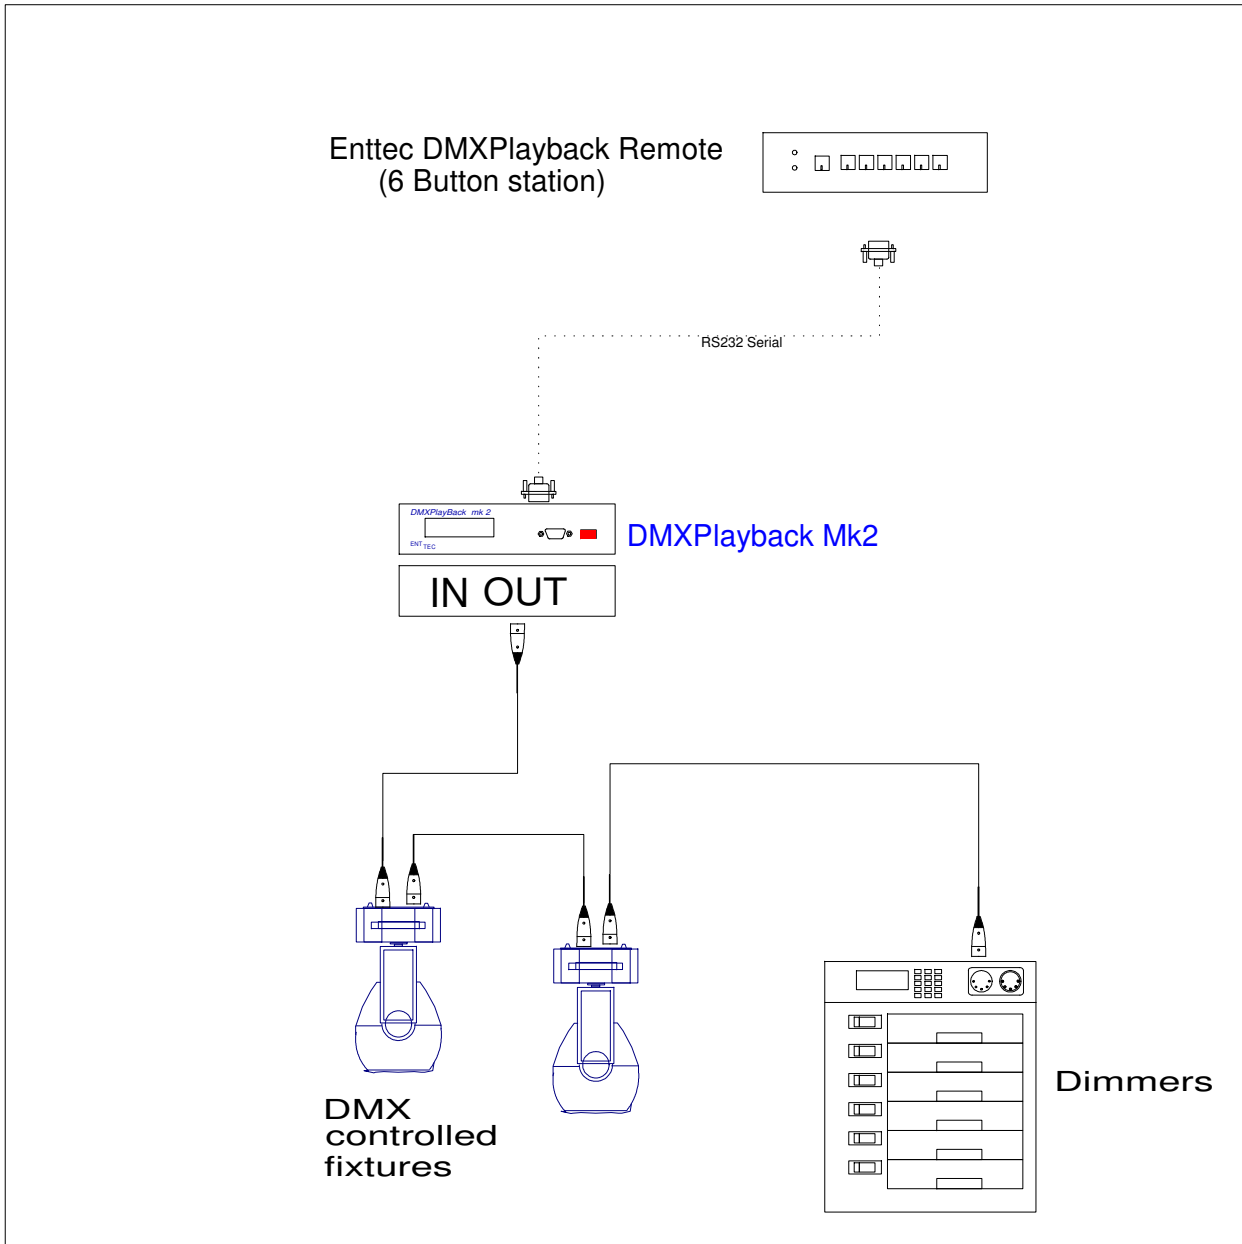

DMXPlayback Mk2 in playback mode (a)

P.O. Box 282
Kew, Vic 3101
Australia
+61 39 819 2433 Tel
+61 39 819 2733 Fax

ENTTEC PTY LTD

ENTTEC USA
SALES AND INFO
337 Court Street
Brooklyn, NY 11231
888 454-5922 Voice/Fax

PLATE

70014-2

RISER DIAGRAM
DMXPlayback Mk2 in playback mode (a)

SCALE: n/a
Some elements drawn out of scale for clarity
DRAWING DATE: 4/2/2007

DRAWN BY: J KUMIN